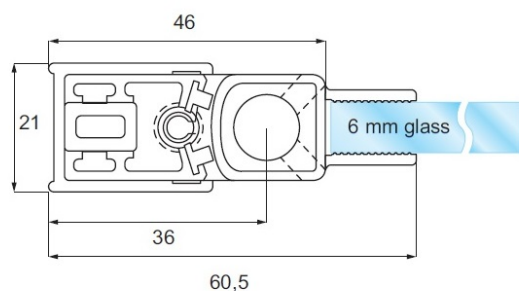

PRODUCT SHEET

Description:

Lift Hinge "Square" Wall/Glass, CPL Finish, 1,9 Meters, All Accessories

Item number:

15.22.991-0

Units	Box	Carton	HS Code	Barcode
Set	1	10	8302100090	
				5704866439206

SISO A/S

Mileparken 11
DK-2740 Skovlunde
Denmark
VAT: DK 24786013

Phone +45 45 830 900

www.siso.dk
siso@siso.dk

Danske Bank
Nytorv Branch
Copenhagen
SWIFT: DABADKKK

Account no.
4180 3112 112936
IBAN Account
DK7230003112112936