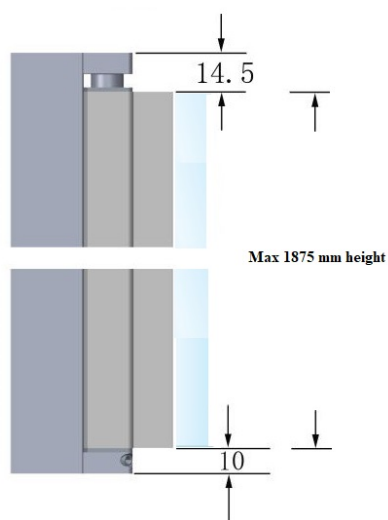

PRODUCT SHEET

Description:

Lift Hinge "Square" Wall/Glass, CPL Finish, 1,9 Meters, All Accessories

Item number:

15.22.991-0

Units	Box	Carton	HS Code	Barcode
Set	1	10	8302100090	
				5704866439206

SISO A/S

Mileparken 11
DK-2740 Skovlunde
Denmark
VAT: DK 24786013

Phone +45 45 830 900

www.siso.dk
siso@siso.dk

Danske Bank
Nytorv Branch
Copenhagen
SWIFT: DABADKKK

Account no.
4180 3112 112936
IBAN Account
DK7230003112112936